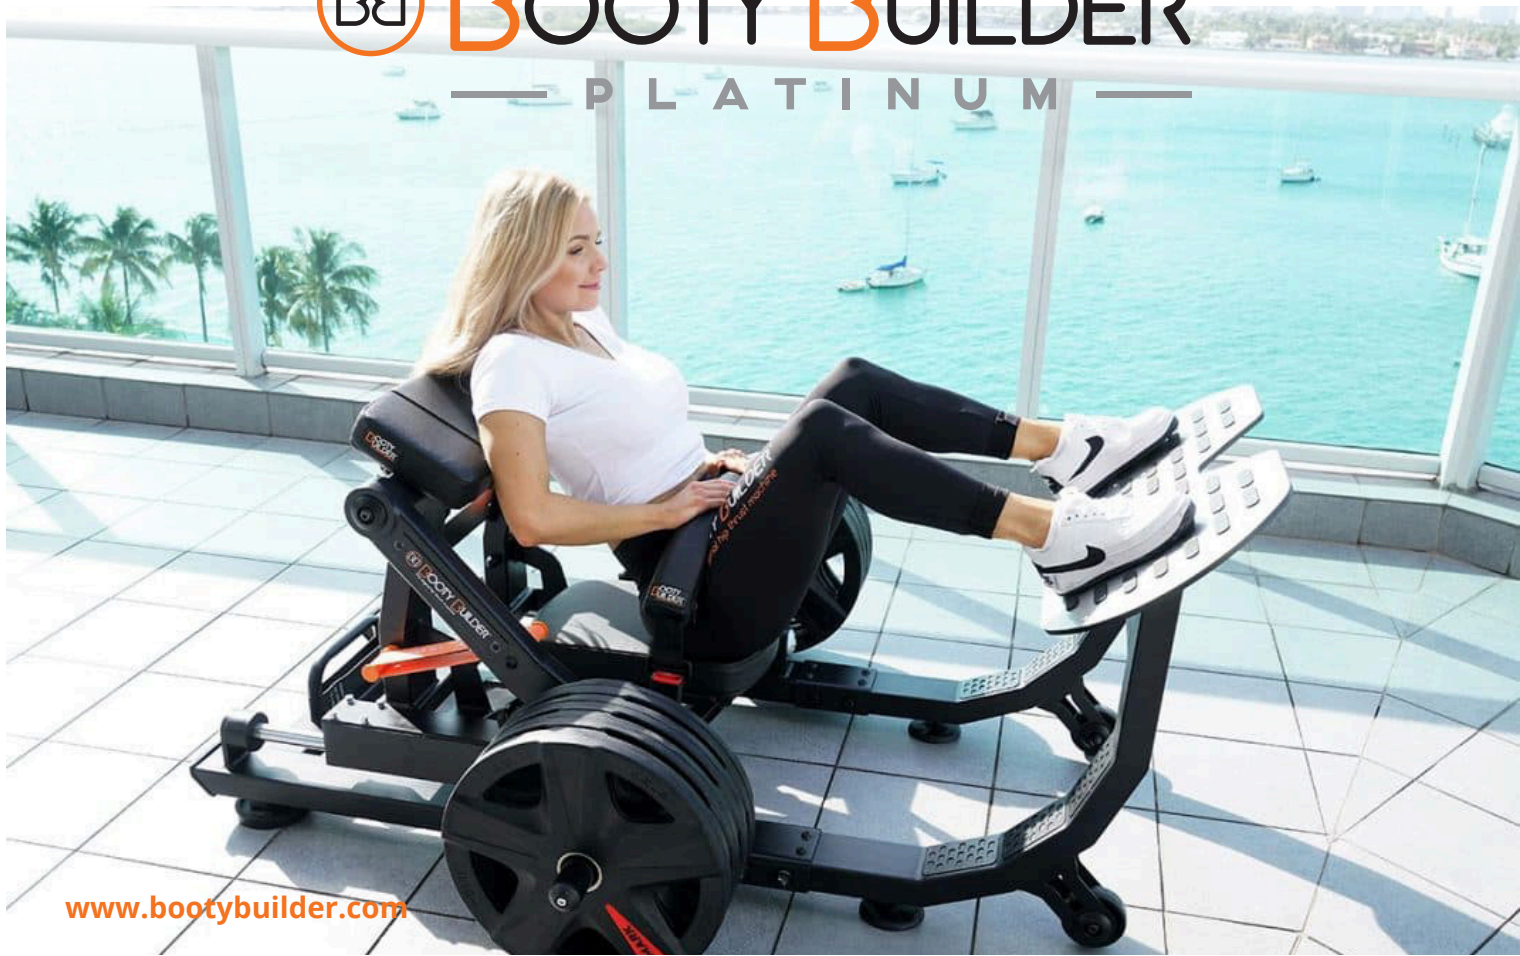

BB **BOOTY BUILDER**[®]
— P L A T I N U M —

www.bootybuilder.com

Booty Builder Platinum

Booty Builder® PLATINUM is our new and innovative plate loaded machine, which makes hip-thrusting safe, easy and fun, on a minimal footprint.

Booty Builder Platinum provides the ultimate glute workout with its patented raised feet design allowing for a deeper range of movement and constant resistance for better results.

The cushioned seatbelt design adds extra comfort so you can load up heavy weight. Add the Booty Builder bands for extra resistance and explosive movement required for sports performance.

Linear bearing seat rollers makes Platinum easy to adjust to suit all sizes.

If you want to buy the Booty Builder® machine, products, or you have any questions, please contact us at: info@bootybuilder.com